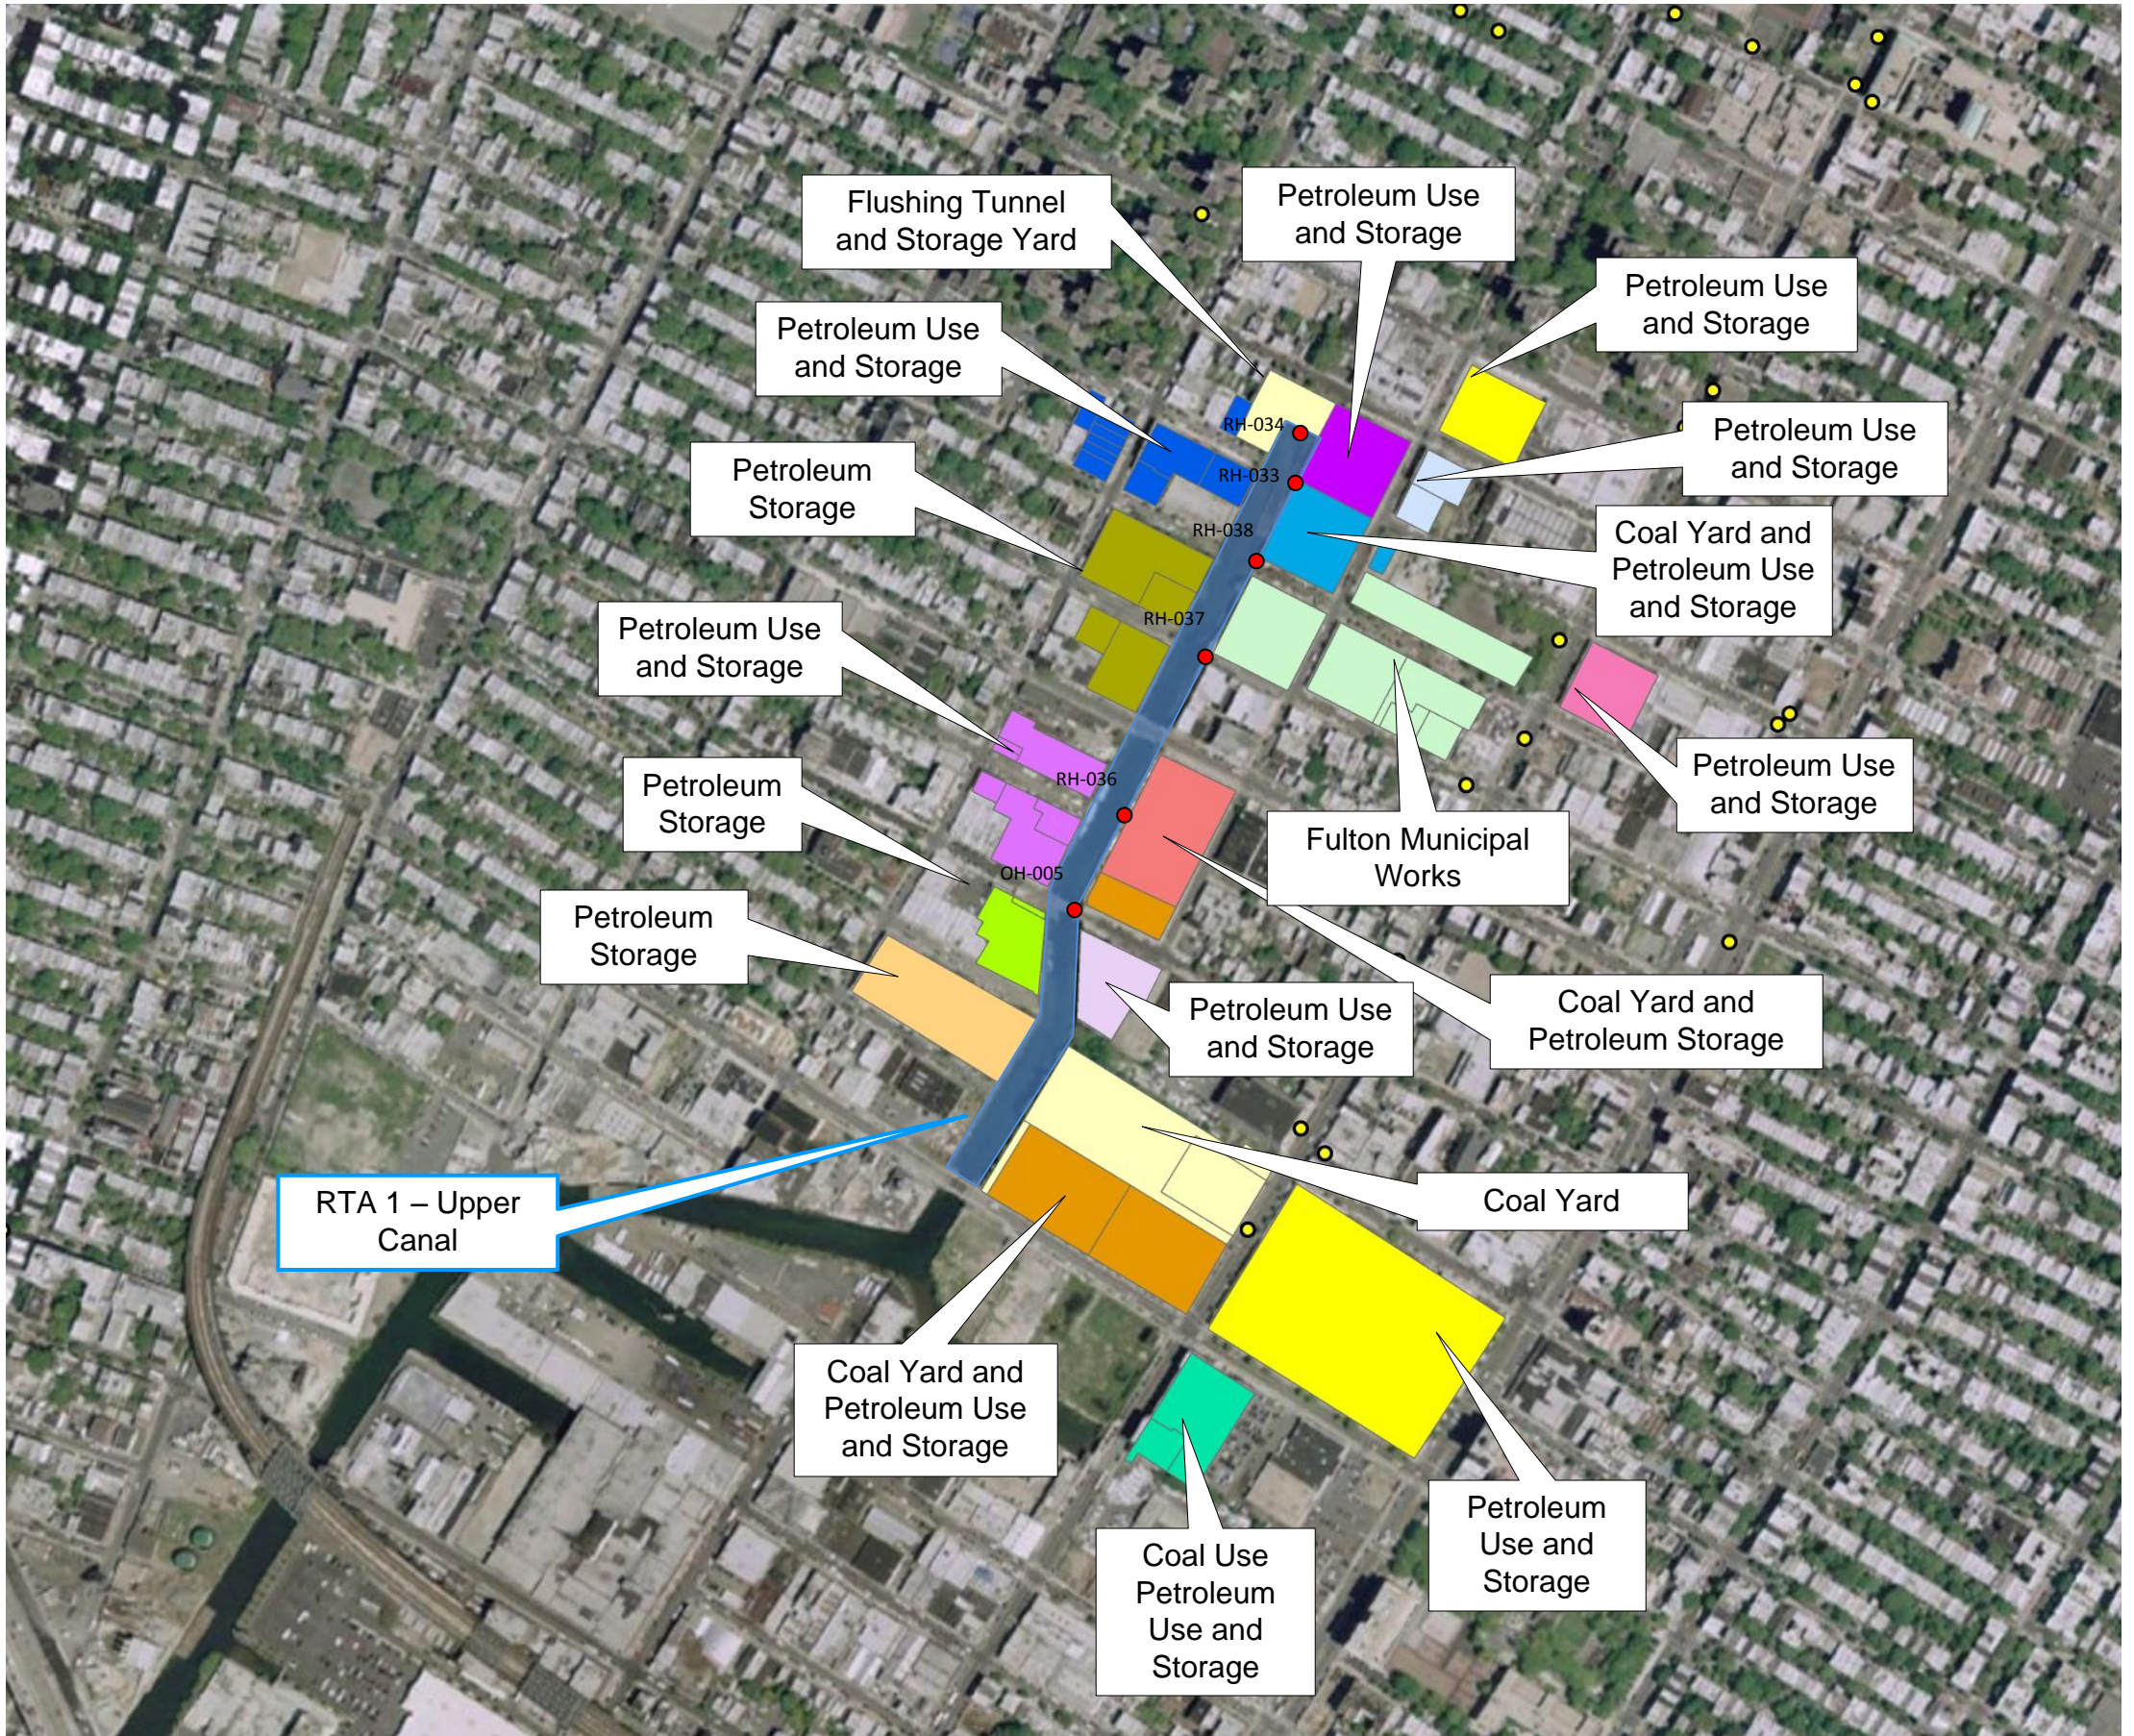

Appendix B

Sources of PAHs in Gowanus Canal RTA-1

Sources of PAHs in Gowanus Canal RTA 1

● Underground service box/vault with sewer connection

Sources of PAHs in Gowanus Canal RTA 1

- Underground service box/vault with sewer connection
- ▲ Known spills and releases of petroleum-related substances